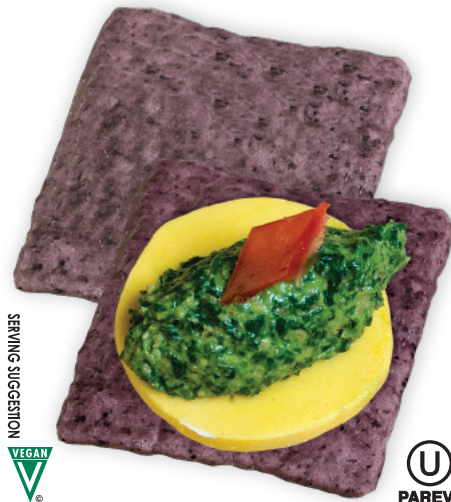

Gluten Free Exotic Rice Toast™

WHOLE GRAIN CRACKERS

SERVING SUGGESTION

NET WT 2.25 OZ 65g

Deliciously Crisp Whole Grain Squares

LOW SODIUM

PURPLE RICE & BLACK SESAME

Gluten Free Exotic Rice Toast™

This box contains 2 individually wrapped trays.

Gluten Free Exotic Rice Toast™

WHOLE GRAIN CRACKERS
PURPLE RICE & BLACK SESAME

Gluten Free Exotic Rice Toast™

WHOLE GRAIN CRACKERS

SERVING SUGGESTION

PURPLE RICE & BLACK SESAME

Low Sodium

NET WT 2.25 OZ 65g

Exotic Rice Toast™ is the ideal base for spreads and hors d'oeuvres and the perfect accompaniment to hummus or guacamole. Our deliciously innovative rice squares are designed for entertaining. Crisp and light, yet durable enough to double-dip, Exotic Rice Toast is "the perfect base for open face!"™

To create Edward & Sons Exotic Rice Toast, we mill colorful Asian rice varieties into nutritious whole grain flour, then steam and knead the gluten free dough. Slow baking achieves their crisp, firm texture and satisfying crunch.