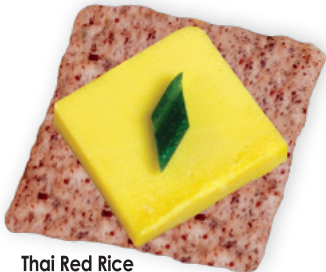

Thai Red Rice & Flaxseeds

Vegan toppings prepared by Chef David Anderson.

A Family Owned Vegetarian Company

Convenience Without Compromise® Since 1978

This box contains 2 individually wrapped trays.